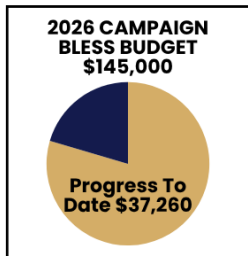

RESOURCES

RIGHT NOW MEDIA

Have you signed up for Right Now Media yet? No? You can have free access to thousands of video Bible Studies and supplemental materials for individual study or with groups of any size. To sign up, use the link or contact the office

RIGHT
NOW
MEDIA

GIVING

**WAYS
TO
GIVE**

EAST SIDE CHURCH OF GOD

1. **1 ONLINE**
   www.eastsidechurch.ca
2. **2 E-TRANSFER**
   accounting@eastsidechurch.ca
3. **3 AUTOMATED BANK TRANSFER**
   Form available online or at Welcome Desk
4. **4 SUNDAY MORNING**
   Cash or cheque (envelopes in seat pockets)
   Place in offering plates at Worship Centre doors
5. **5 MAIL**
   2105 Adams St
   Swift Current, SK
   S9H 3X6

ONLINE GIVING & AUTOMATED TRANSFER FORM

THIS WEEK AT EAST SIDE

SUNDAY MAY 10- Youth Sunday

8:45 and 10:30 am Pre-service Prayer in the Prayer Room

9:15 and 11:00 am Worship Service

Online Worship Service at 9:15 and 11:00 am

MONDAY, MAY 11- Church Office Hours - 9:00 am - 5:00 pm

Kids Cafe 10:00 am - 12:00 pm

TUESDAY, MAY 12 - Church Office Closed for Staff Retreat

Young Adults Bible Study - 7:00 - 9:30 pm

WEDNESDAY, MAY 13 - Church Office Hours - 9:00 am - 5:00 pm

Prayer Time - 1:00 - 2:00 pm in the Worship Centre - Come when you can.

All are welcome!

Youth (Grade 6-12) - 7:00 - 9:15 pm

THURSDAY, MAY 14 - Church Office Hours - 9:00 am - 5:00 pm

Kids Cafe 10:00 am - 12:00 pm

FRIDAY, MAY 15 - Church Office Hours - 9:00 am - 12:00 pm

Men's coffee talk - 10:00 - 11:00 am