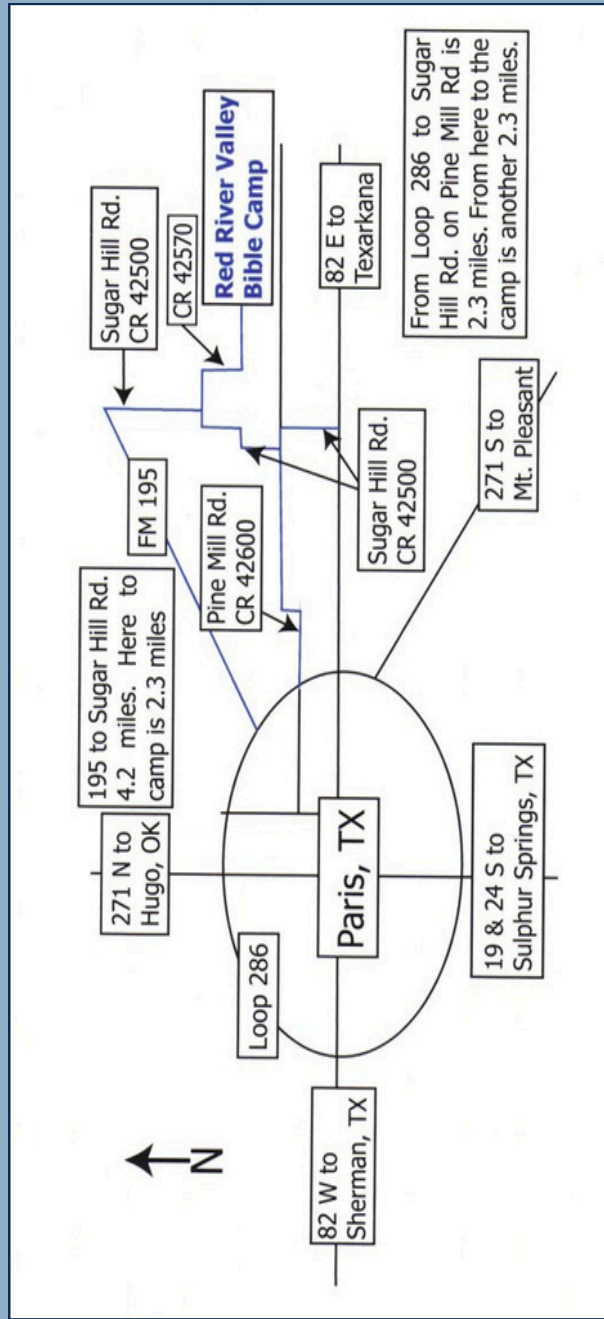

DIRECTIONS

RED RIVER BIBLE CAMP

786 County Road 42570 - Reno, TX

MORE INFO

- Free supper served nightly at 5:00 PM
- Free childcare for children under 5
- 2 Speakers each night
- Special music each night

SOUTHVIEW BAPTIST CHURCH
PO BOX 919
ROSHARON, TX 77583

37TH ANNUAL BACK TO BETHEL CAMP MEETING

June 29 - July 02, 2026

**JOIN US NIGHTLY
AT 6:45 PM**

AT RED RIVER BIBLE CAMP
IN PARIS, TEXAS

 kgulledge@svview.org
Pastor Kyle B. Gulledge

 Back to Bethel
Camp Meeting