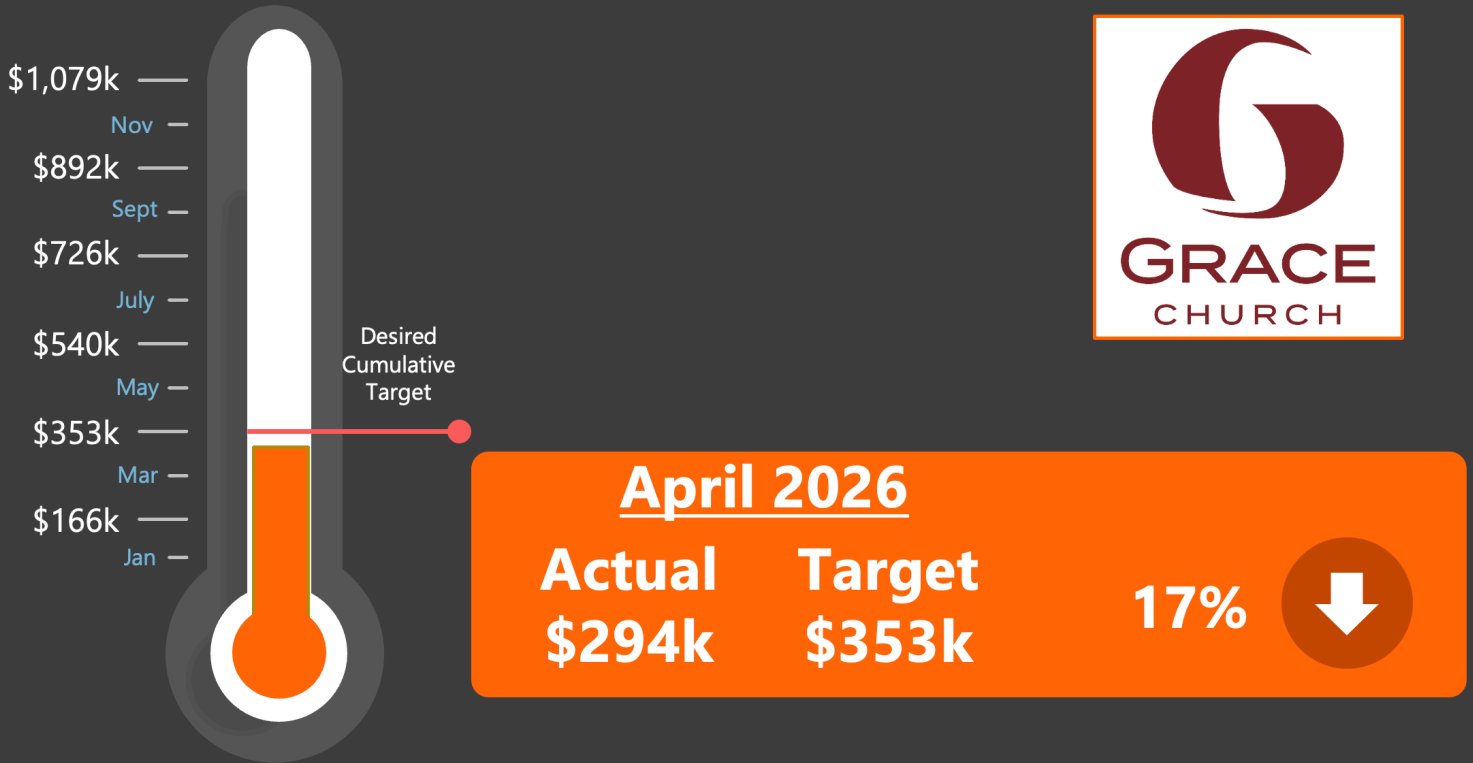

GRACE GIVING UPDATE

ELDERS

IF YOU EVER NEED TO TALK OR PRAY, OUR ELDERS ARE AVAILABLE TO MEET WITH YOU.

Jon Coffman: jon@coffman-group.com

Dave Guth: dsguth906@gmail.com

David Jones: kingdomlawnandlighting@gmail.com

Nate Ogden: nogden7@gmail.com

Andrew Powell: apowell@gracemahomet.org

Rob Remus: rob@remus.net

DEACONS & DEACONESSES

LeeAnn Bustard: leeann.bustard59@gmail.com

Jeff Creel: creel161438@gmail.com

Gay Fritz: gayfritz1234@gmail.com

Rob Fritz: rkfritz13@gmail.com

Melissa Jones: melissamjones99@yahoo.com

Tony Kauffman: tdkauffman@hotmail.com

John Kennedy: jrkenne9@gmail.com

Jill Kyle: jkyle@ms.k12.il.us

Kate Smith: katydid887@gmail.com

Jimmy Zindars: ffmedic514@gmail.com