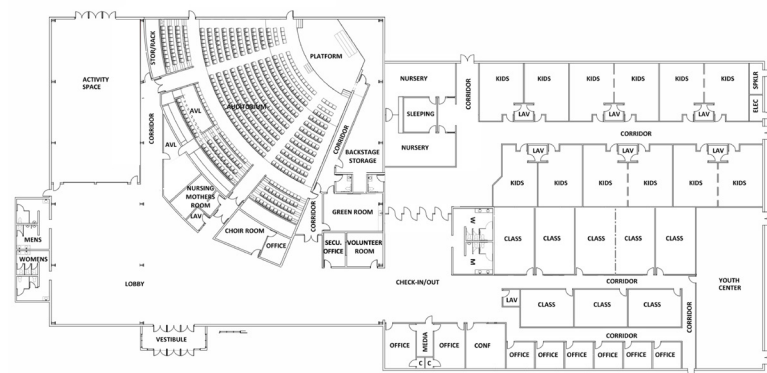

Note: Building plans are subject to change.