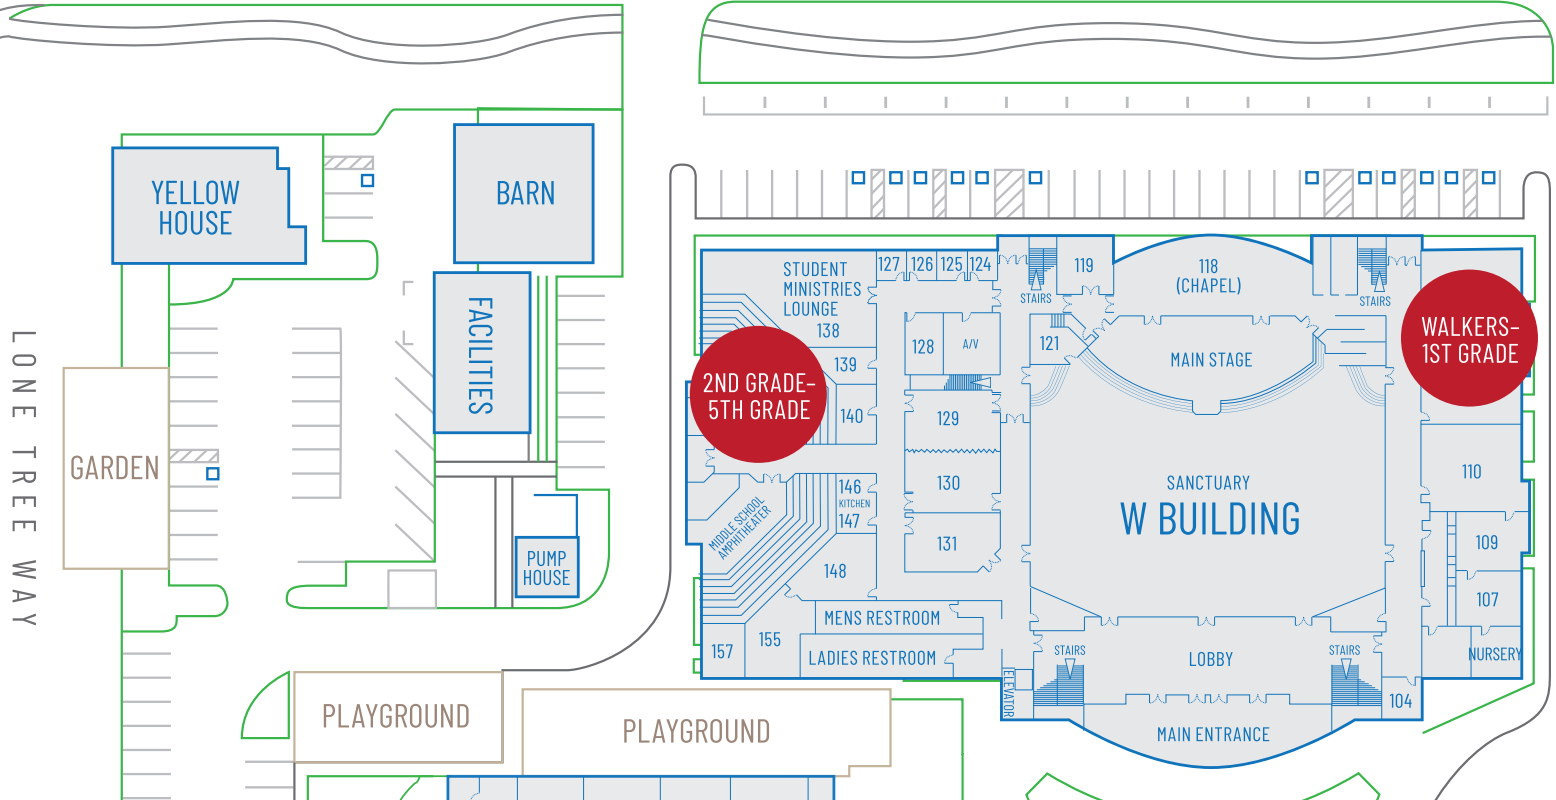

8:30 SERVICE CHECK-IN LOCATIONS

W BUILDING 1ST FLOOR

10:30 SERVICE CHECK-IN LOCATIONS

W BUILDING 1ST FLOOR

8:30 KIDS CLASSROOM LOCATIONS

SHADY WILLOW LANE

10:30 KIDS CLASSROOM LOCATIONS

SHADY WILLOW LANE