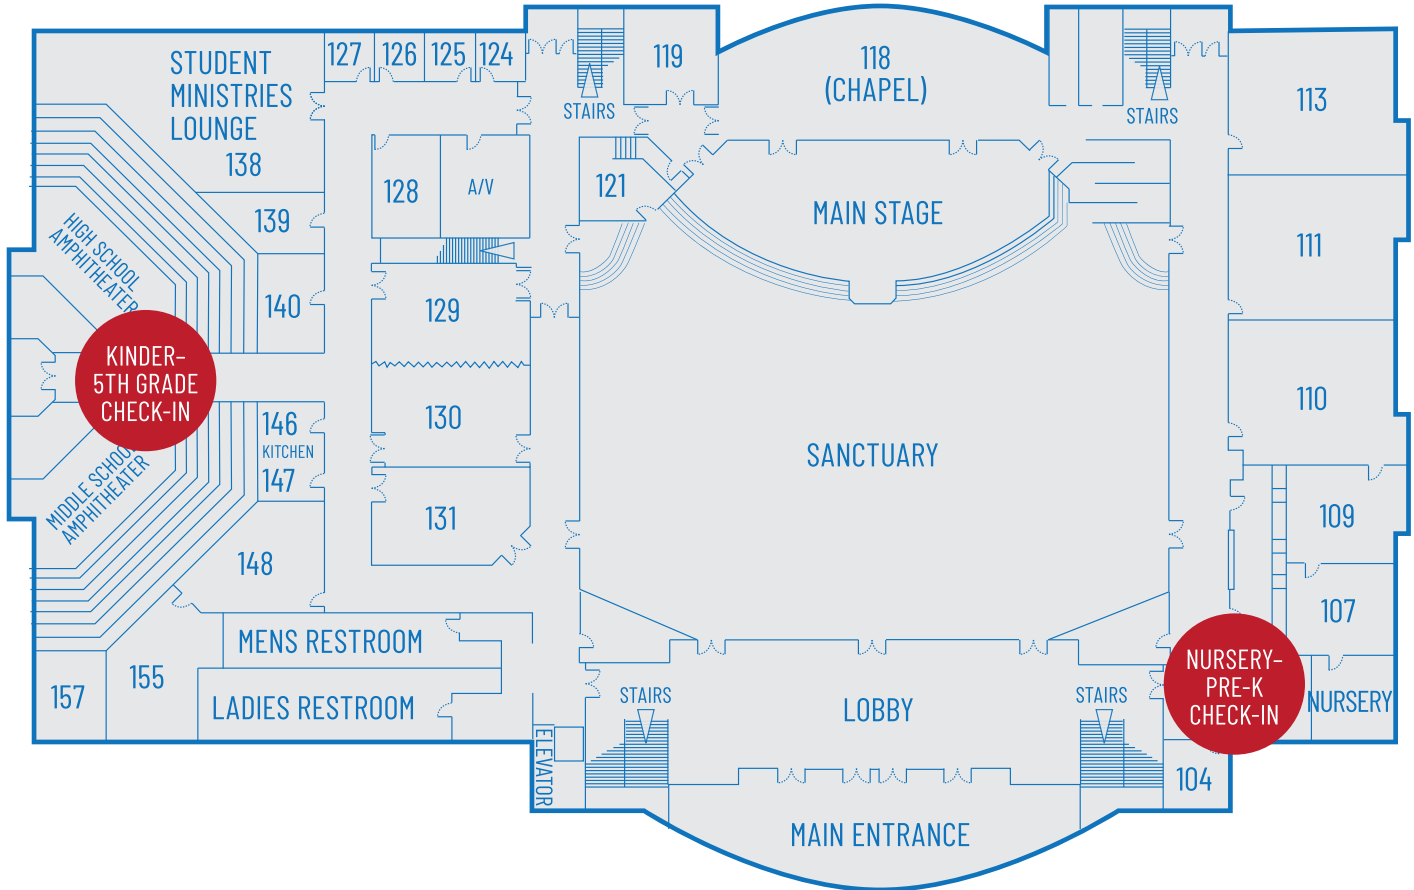

8:30 SERVICE CHECK-IN LOCATIONS

W BUILDING 1ST FLOOR

10:30 SERVICE CHECK-IN LOCATIONS

W BUILDING 1ST FLOOR

8:30 KIDS CLASSROOM LOCATIONS

SHADY WILLOW LANE

10:30 KIDS CLASSROOM LOCATIONS

SHADY WILLOW LANE