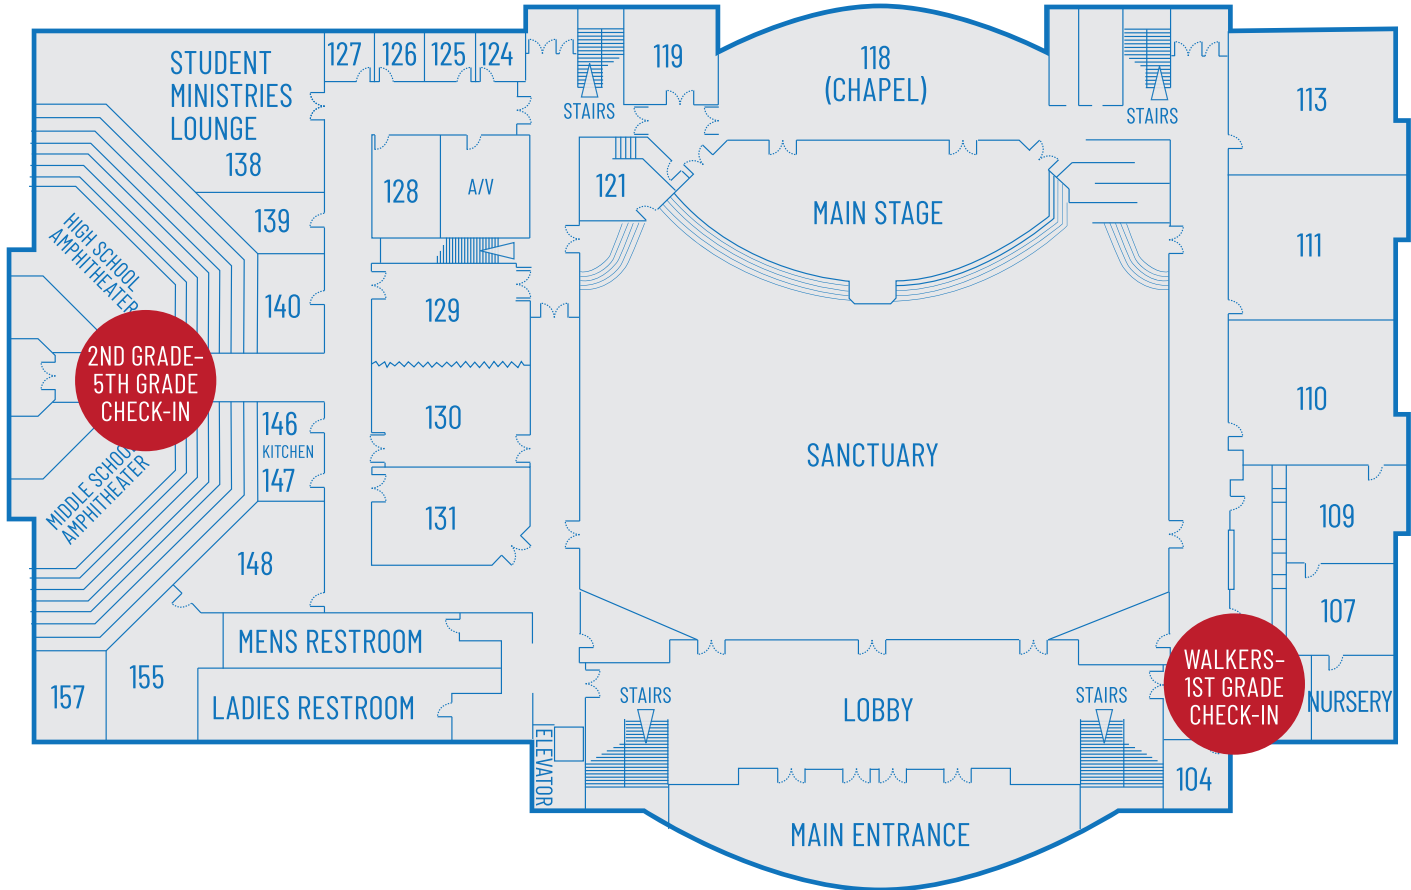

8:30 SERVICE CHECK-IN LOCATIONS

W BUILDING 1ST FLOOR

10:30 SERVICE CHECK-IN LOCATIONS

W BUILDING 1ST FLOOR

8:30 KIDS CLASSROOM LOCATIONS

SHADY WILLOW LANE

10:30 KIDS CLASSROOM LOCATIONS

SHADY WILLOW LANE