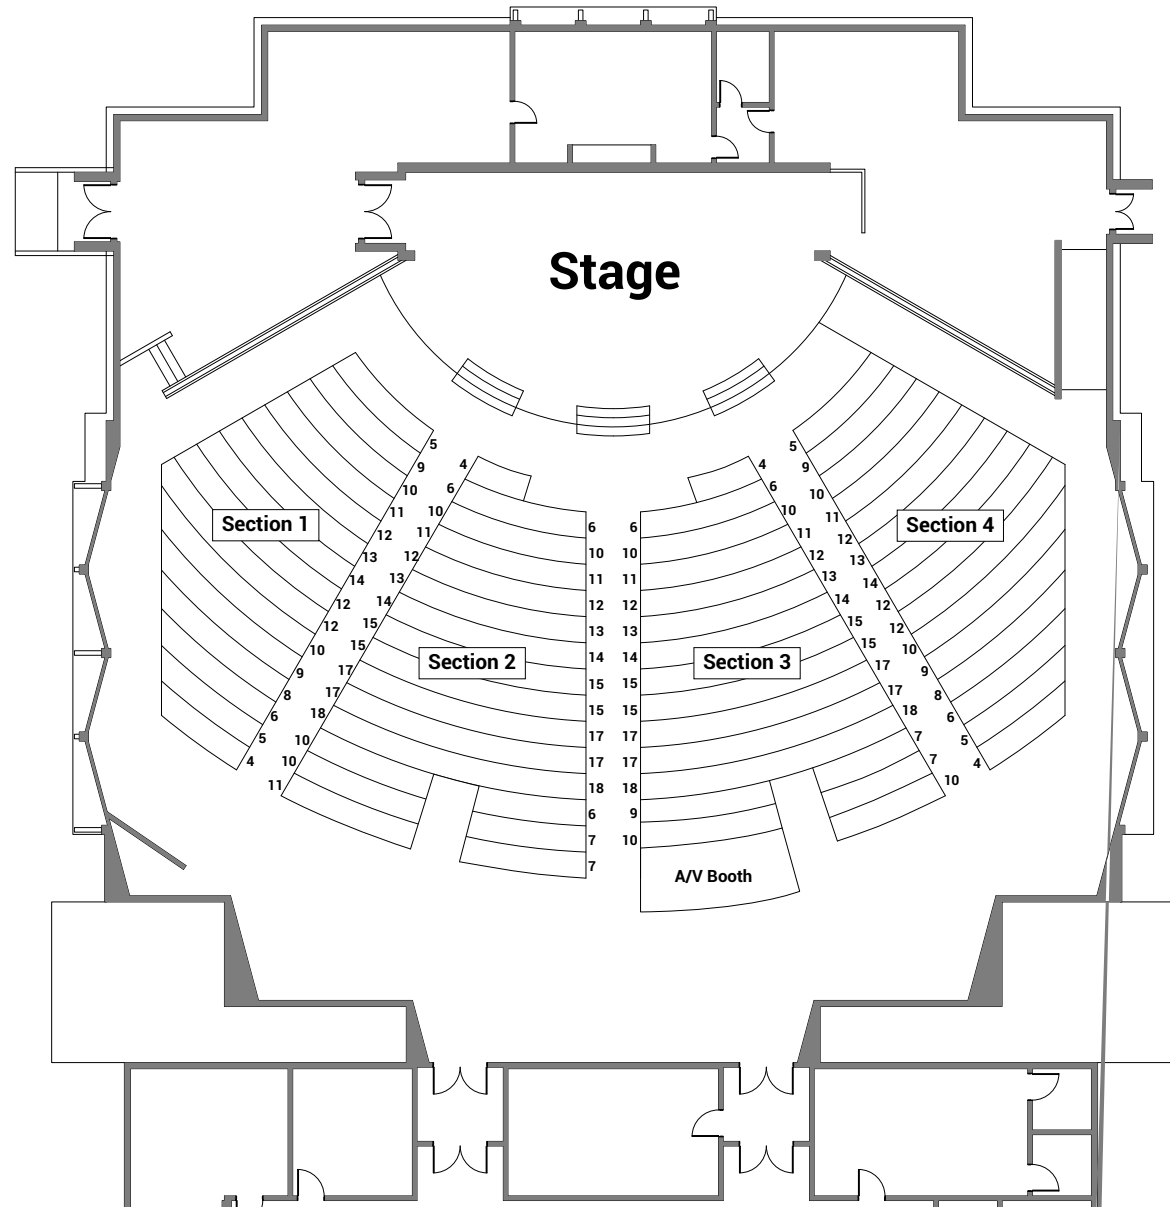

# Gathering Seating Chart

## Fixed Seats:

Section 1 - 140

Section 2 - 203

Section 3 - 195

Section 4 - 140

Total Fixed - 678

## Freestanding:

Short - 21

Bar height - 32

Total Seats - 731

# Gathering Dimensions