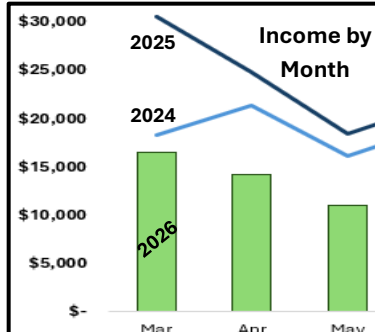

Financial Update

June 2026 Giving as of 10 June 2026

Total Needed:	Total Raised:
\$18,118	\$6,058

As the Board has reviewed our financial picture, we've observed that our income for the last 3 months has been declining month-to-month and is been lower than the same period in prior years. We ask that you prayerfully consider your support of our mission. Every gift helps...thank you!