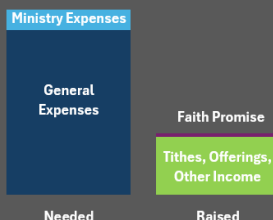

Upcoming Events

Here's a look at what's coming up at KFC...

20 June.....Next Homeless Outreach

21 June....Father's Day!

28 June....Patriotic Potluck after service

You can see the full calendar of events at our website by clicking [HERE](#).

Financial Update

June 2026 Giving as of 10 June 2026

Total Needed:	Total Raised:
\$18,118	\$6,058

As the Board has reviewed our financial picture, we've observed that our income for the last 3 months has been declining month-to-month and is been lower than the same period in prior years. We ask that you prayerfully consider your support of our mission. Every gift helps...thank you!