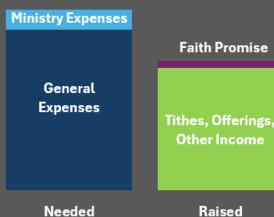

You can see the full calendar of events at our website by clicking [HERE](#).

Enrollment Code: FKJ5DFNWPUIM

KFC participates in the RaiseRight Gift Card program to raise funds for our Children and Youth Ministries.

It's as easy as...

1. **Purchase Gift Cards** for your favorite Stores and Restaurants (over 750 brands available)
2. **Get 100%** of the purchased value
3. **KFC Gets a Rebate** (up to 20%)

Digital gift cards are ready to use within seconds!

Click or Scan the QR Code above to start today!

If you have any questions, please contact Don Boyle.

FINANCIAL UPDATE

June 2026 Giving as of 25 June 2026

Total Needed: \$18,118 Total Raised: \$13,012

Thank you for supporting the mission of KFC!

If you ever have questions about our church finances, please contact Don Boyle.

Did you know...for the Mar 2025 to Feb 2026 Church Fiscal Year, our General Fund (GF) Expenses were distributed as shown below. Some of our largest operational expenses include Insurance (17%), Utilities (10%), and Cleaning/Lawn Care (7%). **Your Tithes and Offerings allow us to be Jesus in our community!**