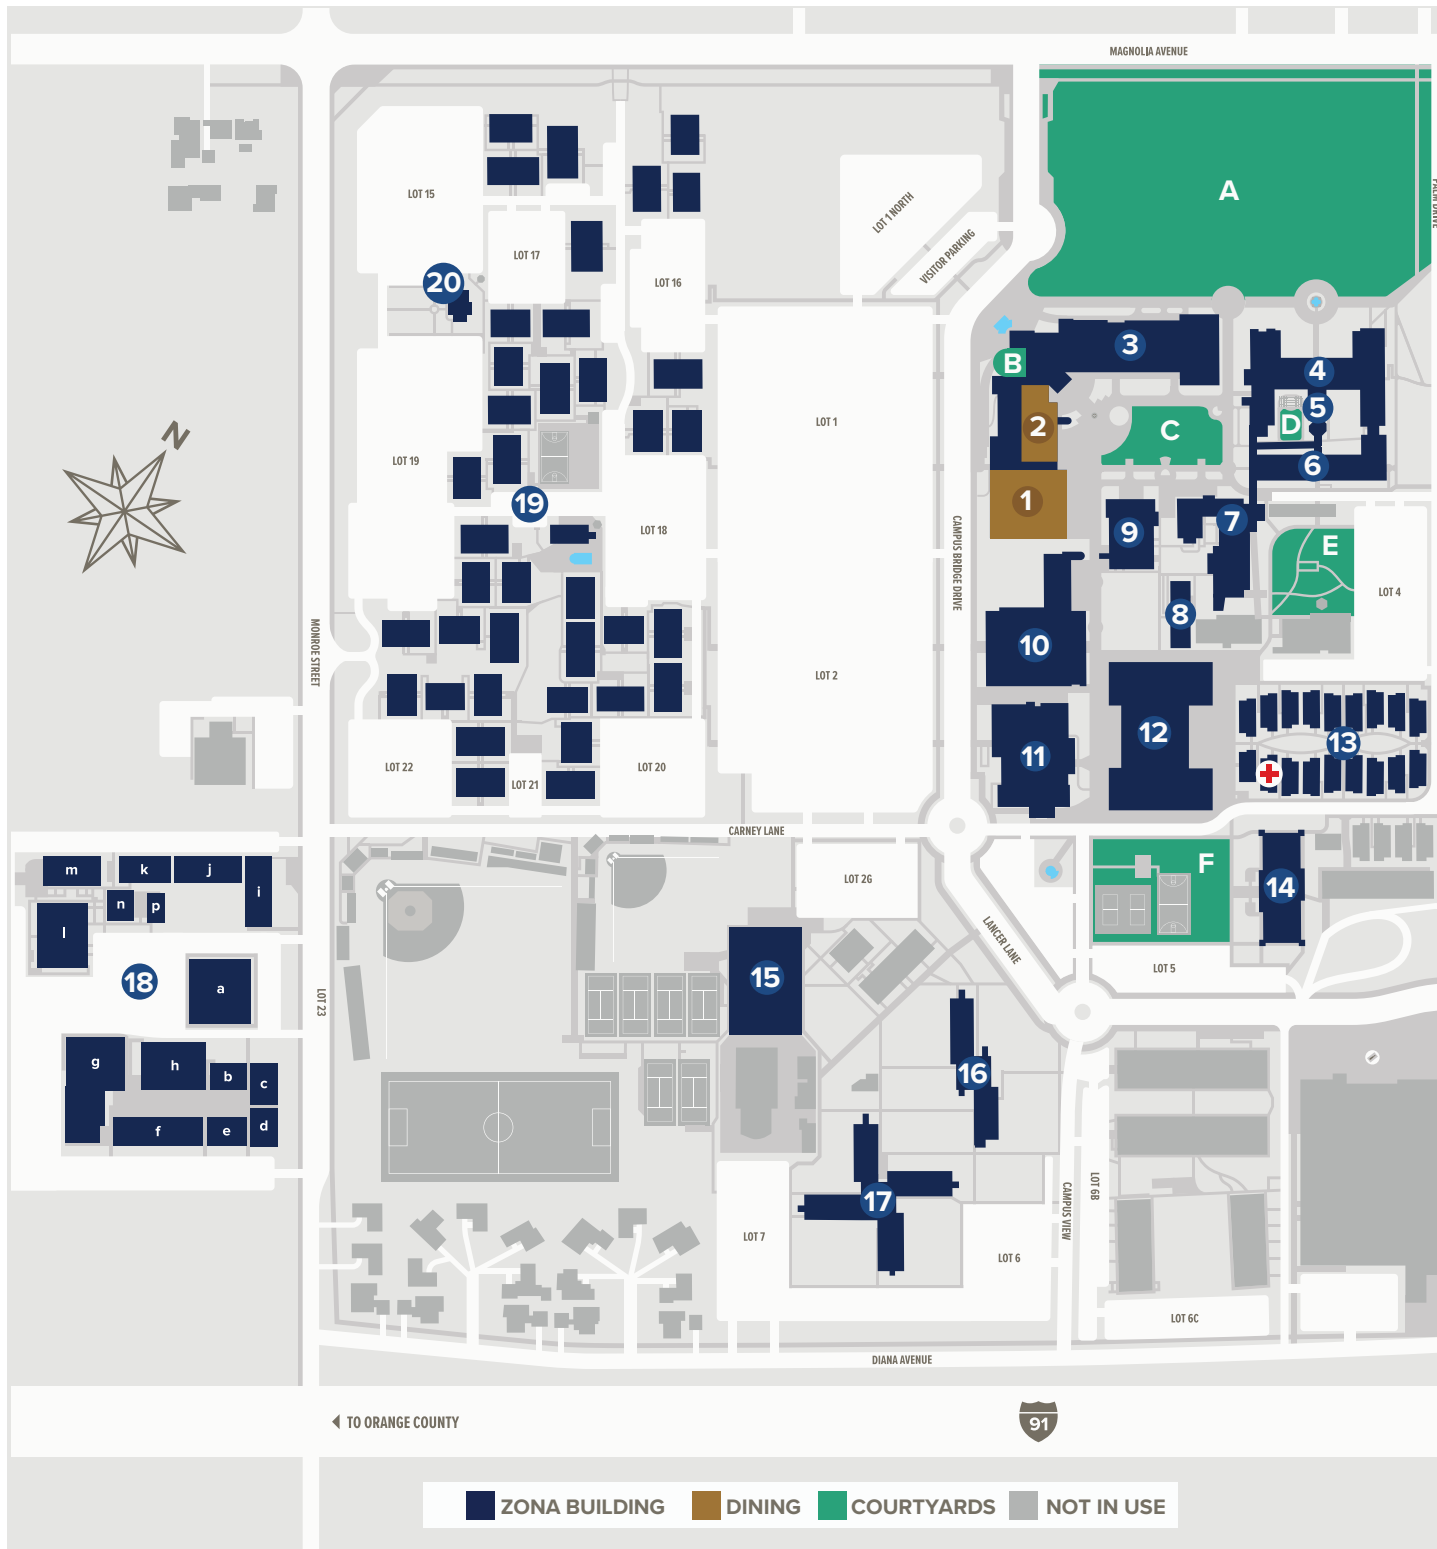

# ZONA MAP

## COURTYARDS

Front Lawn	A
Knuppe Prayer Chapel	B
Stamps Courtyard	C
Smith Courtyard	D
Harden Square	E
Mission Hall Lawn	F

## DINING

Alumni Dining Commons	1
Wanda's Cafe	2

## BUILDINGS

Yeager Center (YCTR)	3
James Building (North) 2-Story	4
Staples Room	5
James Building (South) 4-Story	6
Annie Gabriel Library	7
Multi-Purpose Class Rooms (36A & 36B)	8
Wallace Theatre	9
Park Business Building (PBLD)	10
Hawkins Music Building (HMUS)	11
Toesch Engineering Building	12
The Cottages (First Aid)	13
Mission Hall (MHAL)	14
Van Dyne Gym	15
Smith Hall	16
Simmons Hall	17
Health Science Campus	18
The Colony	19
Hawthorne House	20