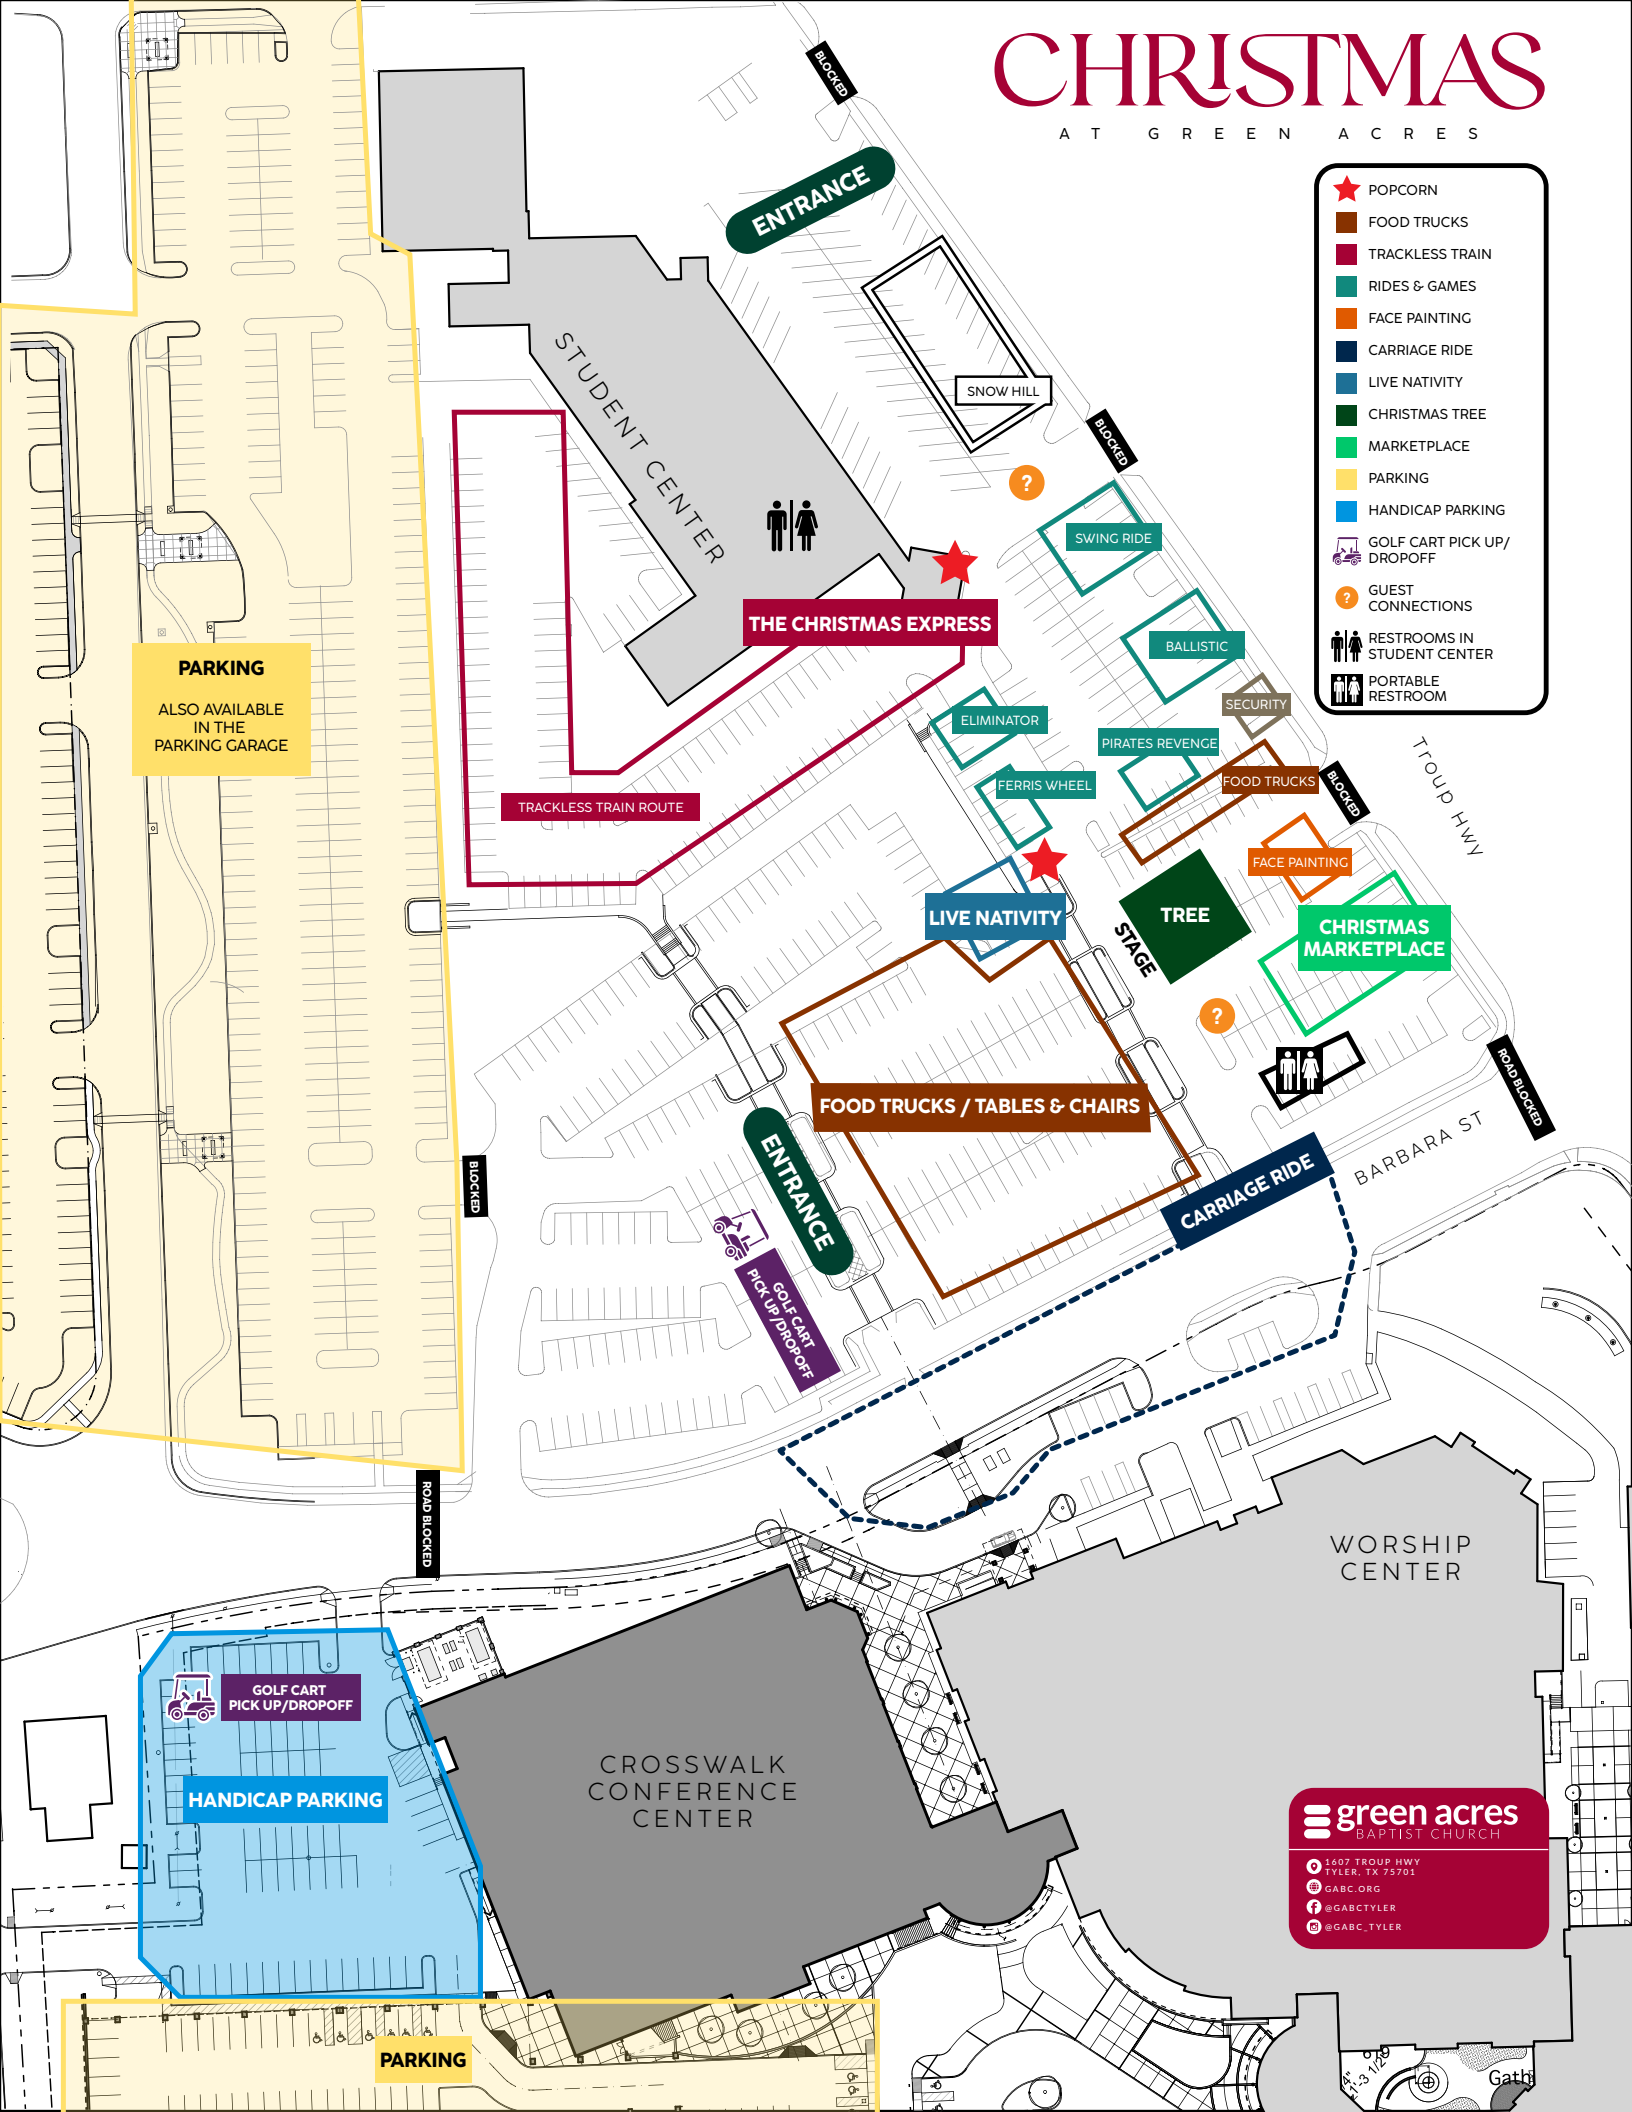

CHRISTMAS

AT GREEN ACRES

- ★ POPCORN
- FOOD TRUCKS
- TRACKLESS TRAIN
- RIDES & GAMES
- FACE PAINTING
- CARRIAGE RIDE
- LIVE NATIVITY
- CHRISTMAS TREE
- MARKETPLACE
- PARKING
- HANDICAP PARKING
- GOLF CART PICK UP/DROPOFF
- ? GUEST CONNECTIONS
- RESTROOMS IN STUDENT CENTER
- PORTABLE RESTROOM

PARKING
ALSO AVAILABLE
IN THE
PARKING GARAGE

HANDICAP PARKING
GOLF CART
PICK UP/DROPOFF

PARKING

green acres
BAPTIST CHURCH

1407 TROUP HWY
TYLER, TX 75701

GABC.ORG

@GABCTYLER

@GABC_TYLER

Gather